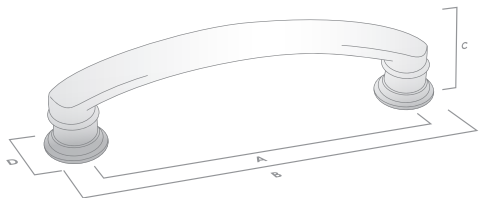

DECADE

THE NOSTALGIA COLLECTION

DECADE CUP PULL

FINISH	CODE	HC	L	W/D	P/H
Dull Brushed Nickel	200.076.10	76mm	100mm	27mm	18mm
Polished Nickel	200.076.28	76mm	100mm	27mm	18mm

DECADE CUP PULL

FINISH	CODE	HC	L	W/D	P/H
Matt Black	203.076.04	76mm	102mm	25mm	36mm
Dull Brushed Nickel	203.076.10	76mm	102mm	25mm	36mm
Polished Nickel	203.076.28	76mm	102mm	25mm	36mm
Satin Brass	203.076.35	76mm	102mm	25mm	36mm
Matt Black	202.076.04	76mm	100mm	27mm	18mm
Dull Brushed Nickel	202.076.10	76mm	95mm	23mm	32mm
Polished Nickel	202.076.28	76mm	95mm	23mm	32mm
Satin Brass	202.076.35	76mm	95mm	23mm	32mm

HC Hole Centres (A)
 L Overall Length (B)
 W/D Width or Diameter (D)
 P/H Projection or Height (C)

AVAILABLE FINISHES:

Dull Brushed Nickel

Polished Nickel

Satin Brass

Matt Black

DECADE

THE NOSTALGIA COLLECTION

DECADE PULL HANDLE

FINISH	CODE	HC	L	W/D	P/H
Dull Brushed Nickel	205.102.10	102mm	131mm	25mm	30mm
Polished Nickel	205.102.28	102mm	131mm	25mm	30mm

DECADE RIGGED PULL HANDLE

FINISH	CODE	HC	L	W/D	P/H
Matt Black	206.102.04	102mm	120mm	19mm	32mm
Dull Brushed Nickel	206.102.10	102mm	120mm	19mm	32mm
Polished Nickel	206.102.28	102mm	120mm	19mm	32mm
Satin Brass	206.102.35	102mm	120mm	19mm	32mm

DECADE PULL HANDLE

FINISH	CODE	HC	L	W/D	P/H
Matt Black	208.076.04	76mm	87mm	13mm	24mm
Dull Brushed Nickel	208.076.10	76mm	87mm	13mm	24mm
Polished Nickel	208.076.28	76mm	87mm	13mm	24mm
Satin Brass	208.076.35	76mm	87mm	13mm	24mm
Matt Black	208.102.04	102mm	122mm	16mm	30mm
Dull Brushed Nickel	208.102.10	102mm	122mm	16mm	30mm
Polished Nickel	208.102.28	102mm	122mm	16mm	30mm
Satin Brass	208.102.35	102mm	122mm	16mm	30mm
Matt Black	208.152.04	152mm	161mm	16mm	30mm
Dull Brushed Nickel	208.152.10	152mm	161mm	16mm	30mm
Polished Nickel	208.152.28	152mm	161mm	16mm	30mm
Satin Brass	208.152.35	152mm	161mm	16mm	30mm