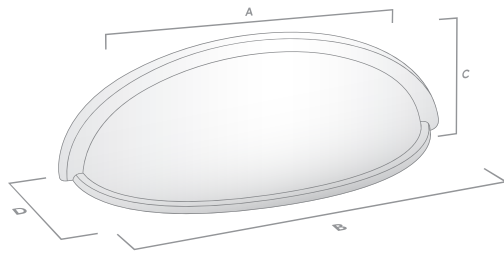

DECADE

THE NOSTALGIA COLLECTION

DECADE CUP PULL

FINISH	CODE	HC	L	W/D	P/H
Dull Brushed Nickel	200.076.10	76mm	100mm	27mm	18mm
Polished Nickel	200.076.28	76mm	100mm	27mm	18mm

DECADE CUP PULL

FINISH	CODE	HC	L	W/D	P/H
Matt Black	203.076.04	76mm	102mm	25mm	36mm
Dull Brushed Nickel	203.076.10	76mm	102mm	25mm	36mm
Polished Nickel	203.076.28	76mm	102mm	25mm	36mm
Satin Brass	203.076.35	76mm	102mm	25mm	36mm
Matt Black	202.076.04	76mm	100mm	27mm	18mm
Dull Brushed Nickel	202.076.10	76mm	95mm	23mm	32mm
Polished Nickel	202.076.28	76mm	95mm	23mm	32mm
Satin Brass	202.076.35	76mm	95mm	23mm	32mm

HC Hole Centres (A)
 L Overall Length (B)
 W/D Width or Diameter (D)
 P/H Projection or Height (C)

AVAILABLE FINISHES:

Dull Brushed Nickel

Polished Nickel

Satin Brass

Matt Black

DECADE

THE NOSTALGIA COLLECTION

DECADE PULL HANDLE

FINISH	CODE	HC	L	W/D	P/H
Dull Brushed Nickel	205.102.10	102mm	131mm	25mm	30mm
Polished Nickel	205.102.28	102mm	131mm	25mm	30mm

DECADE RIGGED PULL HANDLE

FINISH	CODE	HC	L	W/D	P/H
Matt Black	206.102.04	102mm	120mm	19mm	32mm
Dull Brushed Nickel	206.102.10	102mm	120mm	19mm	32mm
Polished Nickel	206.102.28	102mm	120mm	19mm	32mm
Satin Brass	206.102.35	102mm	120mm	19mm	32mm

DECADE PULL HANDLE

FINISH	CODE	HC	L	W/D	P/H
Matt Black	208.076.04	76mm	87mm	13mm	24mm
Dull Brushed Nickel	208.076.10	76mm	87mm	13mm	24mm
Polished Nickel	208.076.28	76mm	87mm	13mm	24mm
Satin Brass	208.076.35	76mm	87mm	13mm	24mm
Matt Black	208.102.04	102mm	122mm	16mm	30mm
Dull Brushed Nickel	208.102.10	102mm	122mm	16mm	30mm
Polished Nickel	208.102.28	102mm	122mm	16mm	30mm
Satin Brass	208.102.35	102mm	122mm	16mm	30mm
Matt Black	208.152.04	152mm	161mm	16mm	30mm
Dull Brushed Nickel	208.152.10	152mm	161mm	16mm	30mm
Polished Nickel	208.152.28	152mm	161mm	16mm	30mm
Satin Brass	208.152.35	152mm	161mm	16mm	30mm