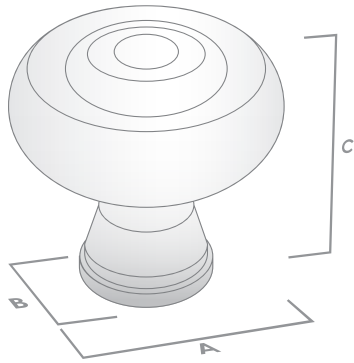

DECADE PULL HANDLE

FINISH	CODE	HC	L	W/D	P/H
Matt Black	208.076.04	76mm	87mm	13mm	24mm
Dull Brushed Nickel	208.076.10	76mm	87mm	13mm	24mm
Polished Nickel	208.076.28	76mm	87mm	13mm	24mm
Satin Brass	208.076.35	76mm	87mm	13mm	24mm
Matt Black	208.102.04	102mm	122mm	16mm	30mm
Dull Brushed Nickel	208.102.10	102mm	122mm	16mm	30mm
Polished Nickel	208.102.28	102mm	122mm	16mm	30mm
Satin Brass	208.102.35	102mm	122mm	16mm	30mm
Matt Black	208.152.04	152mm	161mm	16mm	30mm
Dull Brushed Nickel	208.152.10	152mm	161mm	16mm	30mm
Polished Nickel	208.152.28	152mm	161mm	16mm	30mm
Satin Brass	208.152.35	152mm	161mm	16mm	30mm

DECADE APPLIANCE PULL

FINISH	CODE	HC	L	W/D	P/H
Dull Brushed Nickel	208.254.10	254mm	270mm	25mm	55mm
Polished Nickel	208.254.28	254mm	270mm	25mm	55mm
Satin Brass	208.254.35	254mm	270mm	25mm	55mm
Matt Black	208.254.04	254mm	270mm	25mm	55mm
Dull Brushed Nickel	208.381.10	381mm	395mm	25mm	55mm
Polished Nickel	208.381.28	381mm	395mm	25mm	55mm
Satin Brass	208.381.35	381mm	395mm	25mm	55mm
Matt Black	208.381.04	381mm	395mm	25mm	55mm

HC Hole Centres (A)
 L Overall Length (B)
 W/D Width or Diameter (D)
 P/H Projection or Height (C)

AVAILABLE FINISHES:

Dull Brushed Nickel

Polished Nickel

Satin Brass

Matt Black

DECADE

THE NOSTALGIA COLLECTION