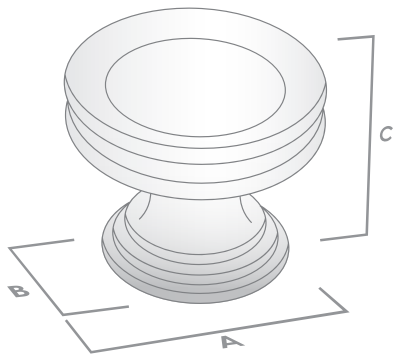

DECADE PULL HANDLE

FINISH	CODE	HC	L	W/D	P/H
Matt Black	208.076.04	76mm	87mm	13mm	24mm
Dull Brushed Nickel	208.076.10	76mm	87mm	13mm	24mm
Polished Nickel	208.076.28	76mm	87mm	13mm	24mm
Satin Brass	208.076.35	76mm	87mm	13mm	24mm
Matt Black	208.102.04	102mm	122mm	16mm	30mm
Dull Brushed Nickel	208.102.10	102mm	122mm	16mm	30mm
Polished Nickel	208.102.28	102mm	122mm	16mm	30mm
Satin Brass	208.102.35	102mm	122mm	16mm	30mm
Matt Black	208.152.04	152mm	161mm	16mm	30mm
Dull Brushed Nickel	208.152.10	152mm	161mm	16mm	30mm
Polished Nickel	208.152.28	152mm	161mm	16mm	30mm
Satin Brass	208.152.35	152mm	161mm	16mm	30mm

HC Hole Centres (A)
 L Overall Length (B)
 W/D Width or Diameter (D)
 P/H Projection or Height (C)

AVAILABLE FINISHES:

Dull Brushed Nickel

Polished Nickel

Satin Brass

Matt Black

DECADE

THE NOSTALGIA COLLECTION

DECADE APPLIANCE PULL

FINISH	CODE	HC	L	W/D	P/H
Dull Brushed Nickel	208.254.10	254mm	270mm	25mm	55mm
Polished Nickel	208.254.28	254mm	270mm	25mm	55mm
Satin Brass	208.254.35	254mm	270mm	25mm	55mm
Matt Black	208.254.04	254mm	270mm	25mm	55mm
Dull Brushed Nickel	208.381.10	381mm	395mm	25mm	55mm
Polished Nickel	208.381.28	381mm	395mm	25mm	55mm
Satin Brass	208.381.35	381mm	395mm	25mm	55mm
Matt Black	208.381.04	381mm	395mm	25mm	55mm