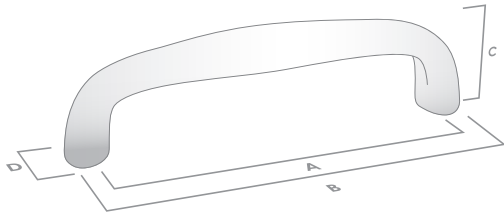

DECADE PULL HANDLE

FINISH	CODE	HC	L	W/D	P/H
Dull Brushed Nickel	205.102.10	102mm	131mm	25mm	30mm
Polished Nickel	205.102.28	102mm	131mm	25mm	30mm

DECADE RIGGED PULL HANDLE

FINISH	CODE	HC	L	W/D	P/H
Matt Black	206.102.04	102mm	120mm	19mm	32mm
Dull Brushed Nickel	206.102.10	102mm	120mm	19mm	32mm
Polished Nickel	206.102.28	102mm	120mm	19mm	32mm
Satin Brass	206.102.35	102mm	120mm	19mm	32mm

HC Hole Centres (A)
 L Overall Length (B)
 W/D Width or Diameter (D)
 P/H Projection or Height (C)

AVAILABLE FINISHES:

Dull Brushed Nickel

Polished Nickel

Satin Brass

Matt Black

DECADE

THE NOSTALGIA COLLECTION

DECADE PULL HANDLE

FINISH	CODE	HC	L	W/D	P/H
Matt Black	208.076.04	76mm	87mm	13mm	24mm
Dull Brushed Nickel	208.076.10	76mm	87mm	13mm	24mm
Polished Nickel	208.076.28	76mm	87mm	13mm	24mm
Satin Brass	208.076.35	76mm	87mm	13mm	24mm
Matt Black	208.102.04	102mm	122mm	16mm	30mm
Dull Brushed Nickel	208.102.10	102mm	122mm	16mm	30mm
Polished Nickel	208.102.28	102mm	122mm	16mm	30mm
Satin Brass	208.102.35	102mm	122mm	16mm	30mm
Matt Black	208.152.04	152mm	161mm	16mm	30mm
Dull Brushed Nickel	208.152.10	152mm	161mm	16mm	30mm
Polished Nickel	208.152.28	152mm	161mm	16mm	30mm
Satin Brass	208.152.35	152mm	161mm	16mm	30mm

DECADE APPLIANCE PULL

FINISH	CODE	HC	L	W/D	P/H
Dull Brushed Nickel	208.254.10	254mm	270mm	25mm	55mm
Polished Nickel	208.254.28	254mm	270mm	25mm	55mm
Satin Brass	208.254.35	254mm	270mm	25mm	55mm
Matt Black	208.254.04	254mm	270mm	25mm	55mm
Dull Brushed Nickel	208.381.10	381mm	395mm	25mm	55mm
Polished Nickel	208.381.28	381mm	395mm	25mm	55mm
Satin Brass	208.381.35	381mm	395mm	25mm	55mm
Matt Black	208.381.04	381mm	395mm	25mm	55mm