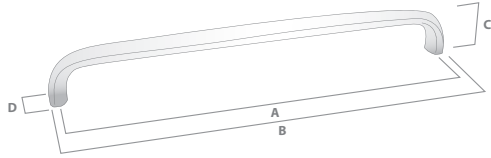

DECADE PULL HANDLE

FINISH	CODE	HC	L	W/D	P/H
Matt Black	208.076.04	76mm	87mm	13mm	24mm
Dull Brushed Nickel	208.076.10	76mm	87mm	13mm	24mm
Polished Nickel	208.076.28	76mm	87mm	13mm	24mm
Satin Brass	208.076.35	76mm	87mm	13mm	24mm
Matt Black	208.102.04	102mm	122mm	16mm	30mm
Dull Brushed Nickel	208.102.10	102mm	122mm	16mm	30mm
Polished Nickel	208.102.28	102mm	122mm	16mm	30mm
Satin Brass	208.102.35	102mm	122mm	16mm	30mm
Matt Black	208.152.04	152mm	161mm	16mm	30mm
Dull Brushed Nickel	208.152.10	152mm	161mm	16mm	30mm
Polished Nickel	208.152.28	152mm	161mm	16mm	30mm
Satin Brass	208.152.35	152mm	161mm	16mm	30mm

HC Hole Centres (A)
 L Overall Length (B)
 W/D Width or Diameter (D)
 P/H Projection or Height (C)

AVAILABLE FINISHES:

Dull Brushed Nickel

Polished Nickel

Satin Brass

Matt Black

DECADE

THE NOSTALGIA COLLECTION

DECADE APPLIANCE PULL

FINISH	CODE	HC	L	W/D	P/H
Dull Brushed Nickel	208.254.10	254mm	270mm	25mm	55mm
Polished Nickel	208.254.28	254mm	270mm	25mm	55mm
Satin Brass	208.254.35	254mm	270mm	25mm	55mm
Matt Black	208.254.04	254mm	270mm	25mm	55mm
Dull Brushed Nickel	208.381.10	381mm	395mm	25mm	55mm
Polished Nickel	208.381.28	381mm	395mm	25mm	55mm
Satin Brass	208.381.35	381mm	395mm	25mm	55mm
Matt Black	208.381.04	381mm	395mm	25mm	55mm