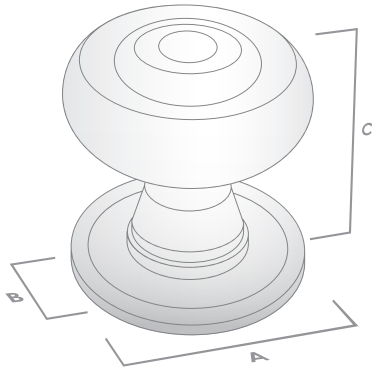

DECADE APPLIANCE PULL

FINISH	CODE	HC	L	W/D	P/H
Dull Brushed Nickel	208.254.10	254mm	270mm	25mm	55mm
Polished Nickel	208.254.28	254mm	270mm	25mm	55mm
Satin Brass	208.254.35	254mm	270mm	25mm	55mm
Matt Black	208.254.04	254mm	270mm	25mm	55mm
Dull Brushed Nickel	208.381.10	381mm	395mm	25mm	55mm
Polished Nickel	208.381.28	381mm	395mm	25mm	55mm
Satin Brass	208.381.35	381mm	395mm	25mm	55mm
Matt Black	208.381.04	381mm	395mm	25mm	55mm

HC Hole Centres (A)
 L Overall Length (B)
 W/D Width or Diameter (D)
 P/H Projection or Height (C)

AVAILABLE FINISHES:

Dull Brushed Nickel

Polished Nickel

Satin Brass

Matt Black

DECADE

THE NOSTALGIA COLLECTION

DECADE FLUTTED KNOB & BACKPLATE

FINISH	CODE	HC	L	W/D	P/H
Matt Black	216.038.04	38mm	38mm	38mm	2mm
Dull Brushed Nickel	216.038.10	38mm	38mm	38mm	43mm
Polished Nickel	216.038.28	38mm	38mm	38mm	43mm
Satin Brass	216.038.35	38mm	38mm	38mm	43mm