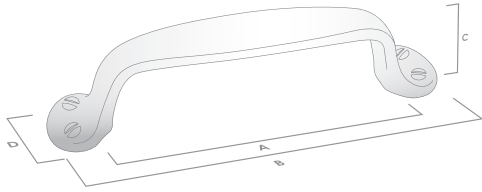

DECADE

THE NOSTALGIA COLLECTION

DECADE CUP PULL

FINISH	CODE	HC	L	W/D	P/H
Dull Brushed Nickel	200.076.10	76mm	100mm	27mm	18mm
Polished Nickel	200.076.28	76mm	100mm	27mm	18mm

DECADE CUP PULL

FINISH	CODE	HC	L	W/D	P/H
Matt Black	203.076.04	76mm	102mm	25mm	36mm
Dull Brushed Nickel	203.076.10	76mm	102mm	25mm	36mm
Polished Nickel	203.076.28	76mm	102mm	25mm	36mm
Satin Brass	203.076.35	76mm	102mm	25mm	36mm
Matt Black	202.076.04	76mm	100mm	27mm	18mm
Dull Brushed Nickel	202.076.10	76mm	95mm	23mm	32mm
Polished Nickel	202.076.28	76mm	95mm	23mm	32mm
Satin Brass	202.076.35	76mm	95mm	23mm	32mm

HC Hole Centres (A)
 L Overall Length (B)
 W/D Width or Diameter (D)
 P/H Projection or Height (C)

AVAILABLE FINISHES:

Dull Brushed Nickel

Polished Nickel

Satin Brass

Matt Black

DECADE

THE NOSTALGIA COLLECTION

DECADE PULL HANDLE

FINISH	CODE	HC	L	W/D	P/H
Dull Brushed Nickel	205.102.10	102mm	131mm	25mm	30mm
Polished Nickel	205.102.28	102mm	131mm	25mm	30mm

DECADE RIGGED PULL HANDLE

FINISH	CODE	HC	L	W/D	P/H
Matt Black	206.102.04	102mm	120mm	19mm	32mm
Dull Brushed Nickel	206.102.10	102mm	120mm	19mm	32mm
Polished Nickel	206.102.28	102mm	120mm	19mm	32mm
Satin Brass	206.102.35	102mm	120mm	19mm	32mm

DECADE PULL HANDLE

FINISH	CODE	HC	L	W/D	P/H
Matt Black	208.076.04	76mm	87mm	13mm	24mm
Dull Brushed Nickel	208.076.10	76mm	87mm	13mm	24mm
Polished Nickel	208.076.28	76mm	87mm	13mm	24mm
Satin Brass	208.076.35	76mm	87mm	13mm	24mm
Matt Black	208.102.04	102mm	122mm	16mm	30mm
Dull Brushed Nickel	208.102.10	102mm	122mm	16mm	30mm
Polished Nickel	208.102.28	102mm	122mm	16mm	30mm
Satin Brass	208.102.35	102mm	122mm	16mm	30mm
Matt Black	208.152.04	152mm	161mm	16mm	30mm
Dull Brushed Nickel	208.152.10	152mm	161mm	16mm	30mm
Polished Nickel	208.152.28	152mm	161mm	16mm	30mm
Satin Brass	208.152.35	152mm	161mm	16mm	30mm